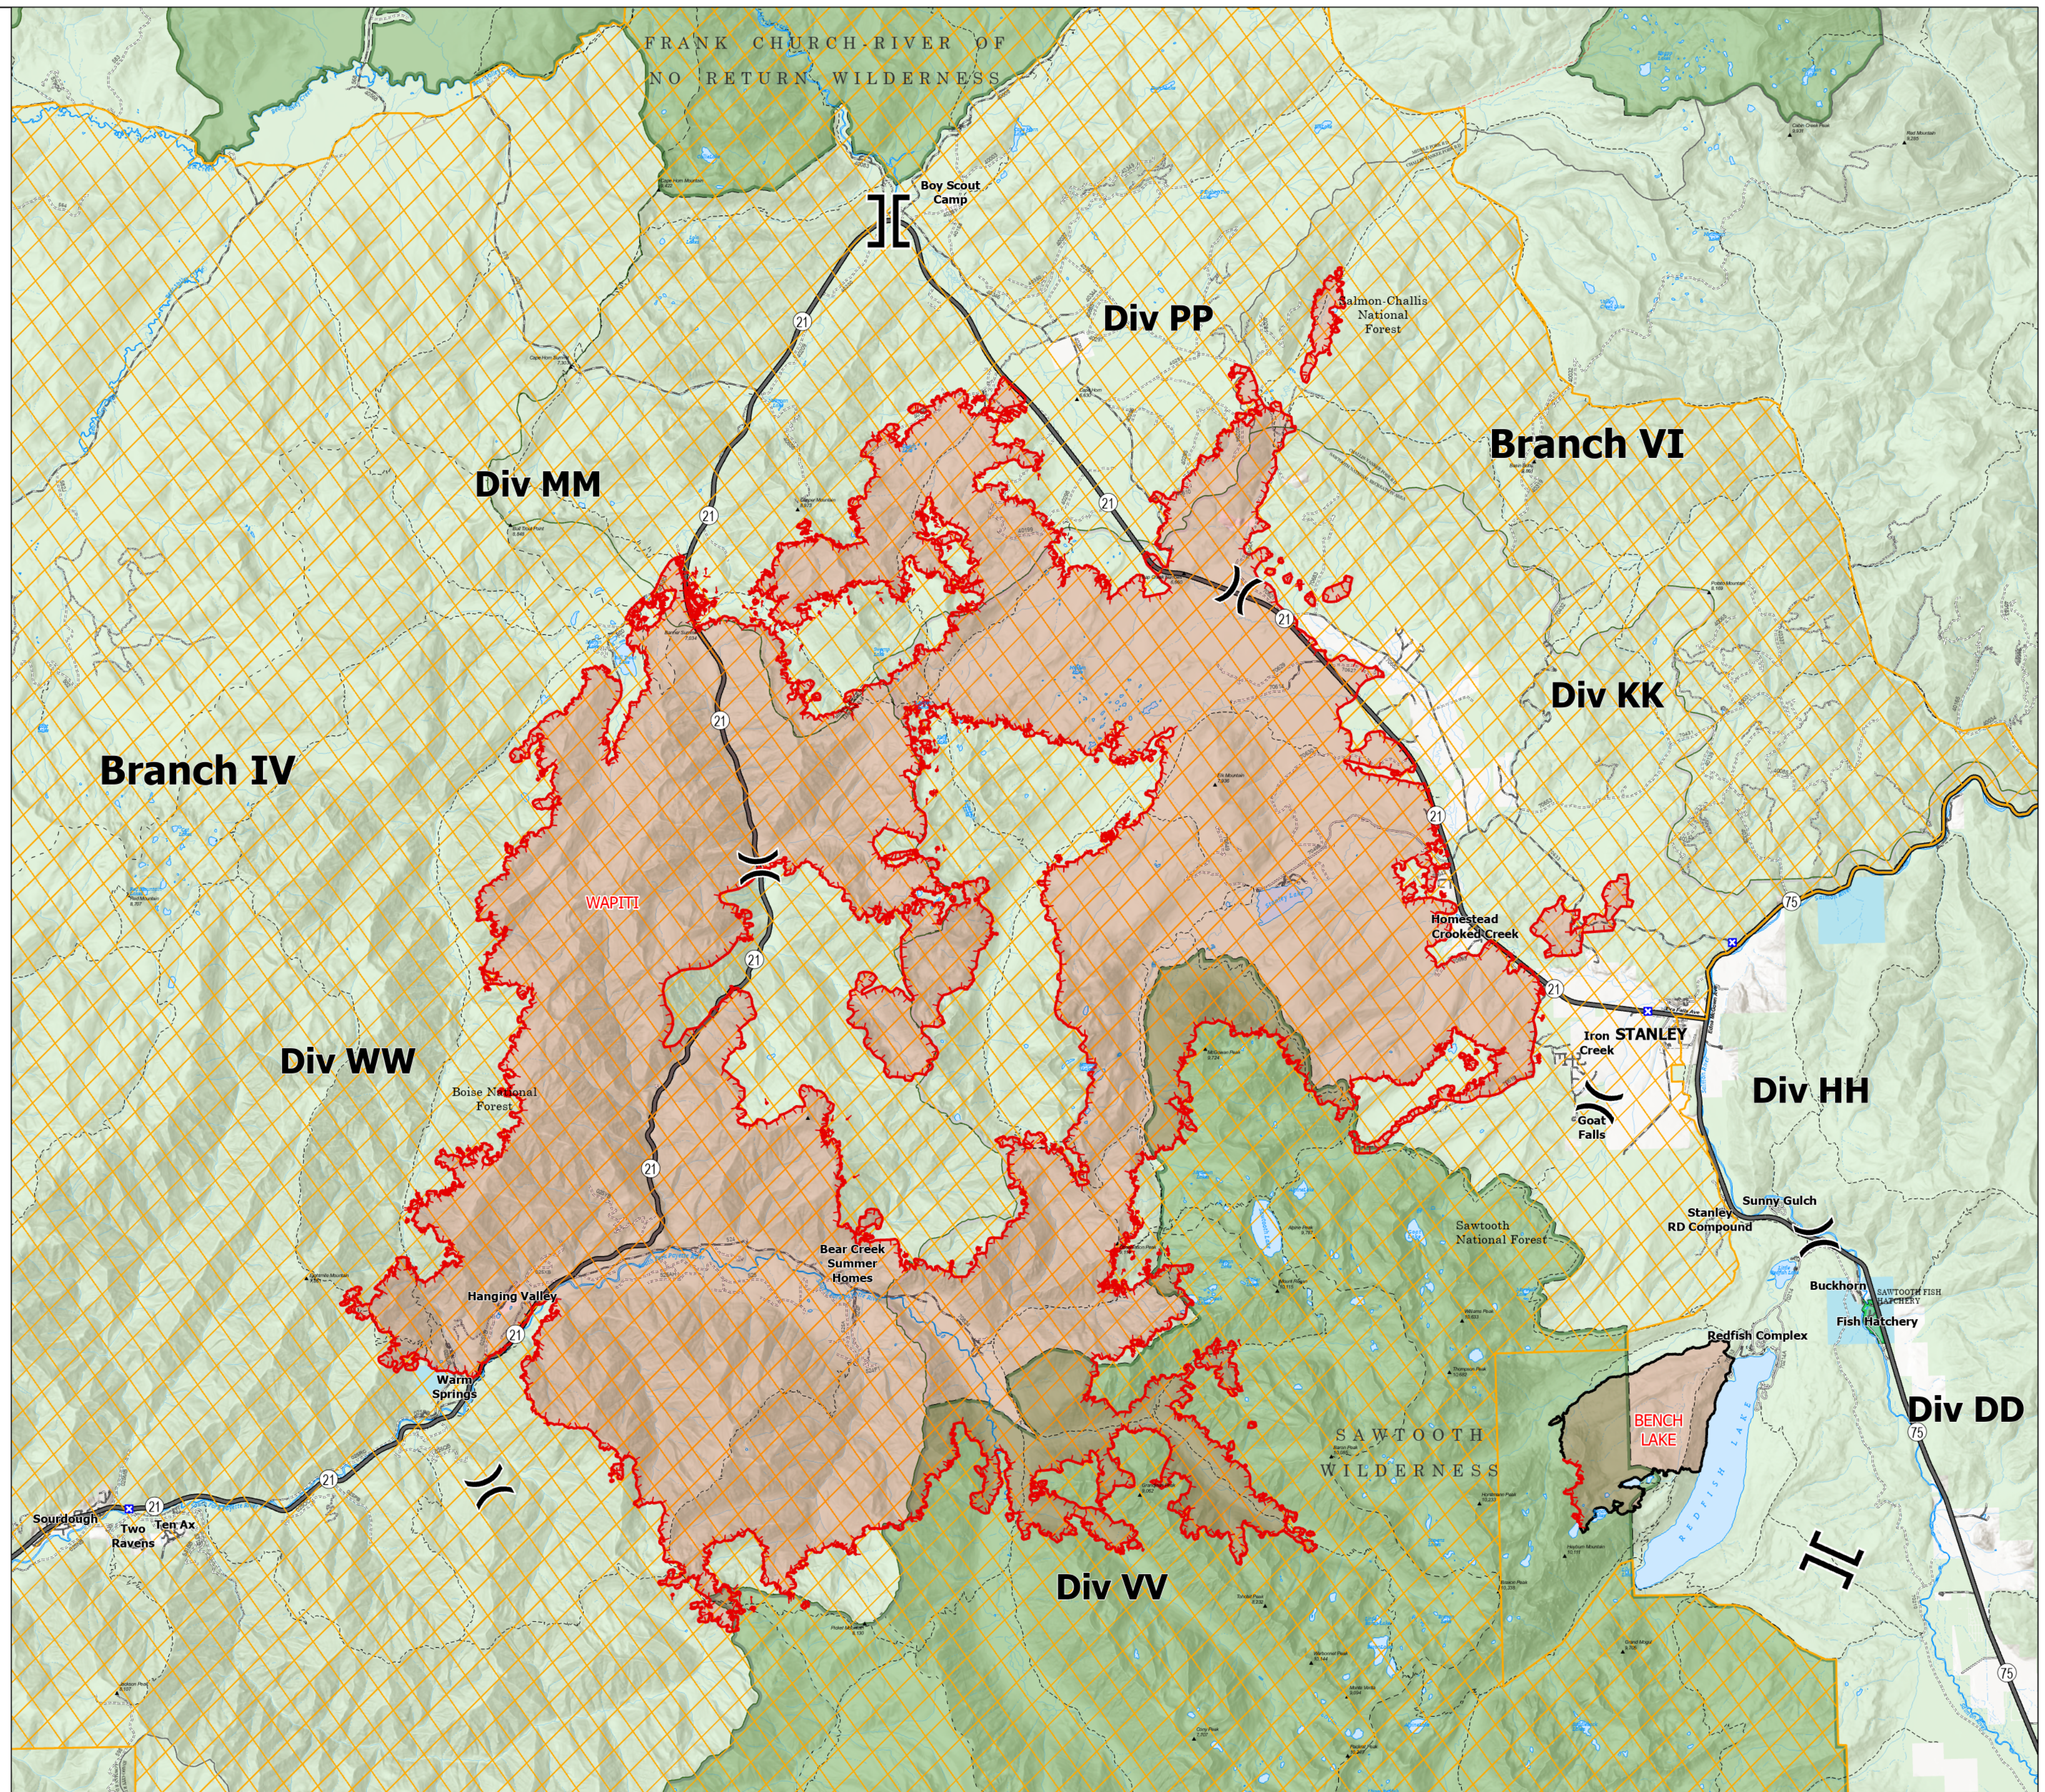

Public Information

8/30/2024 Day

WAPITI
ID-BOF-000683
92,141 Acres

- ⌘ Division Break
- ⌘ Branch Break
- ⊠ Closure
- Contained
- Uncontained
- Wildfire Perimeter
- Closure Areas
- Highway
- Road, Paved
- Road, Dirt/Gravel
- FS Closed Road
- FS Wilderness Boundary
- Other Designated Boundary
- Forest Service Land
- State Lands
- U.S. Fish Wildlife Service Lands

1:100,000 | rmcimt1 | 8/30/2024 0726
North American 1983 Datum, Lat/Long Grid